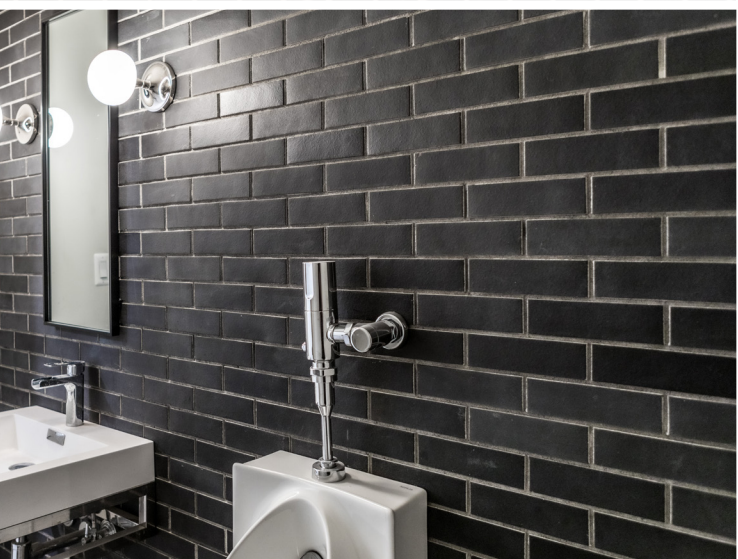

key players:

Builder • Home Perfections Contracting
Distributor • Glen-Gery Masonry Supply

the brick breakdown:

12,000+ Romero Modular Thin Brick
6,000+ Romero Modular Facebrick

A brand of Brickworks

Due to printing limitations, color and texture may vary from actual product. Final selection should always be based on an actual product sample. For more information, contact your Glen-Gery representative. © 2022 Glen-Gery Corporation