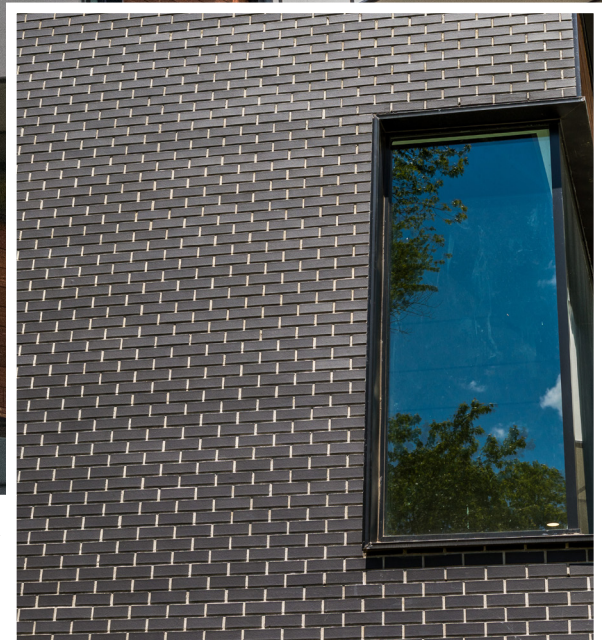

case study: a closer look at **PRIVATE RESIDENCE**

Romero Modular Thin Brick and Modular Facebrick

Private Residence • McLean, Virginia

The 8,838 square foot, custom, modern home in McLean has a unique mixture of Piet Mondrian art and Frank Lloyd Wright architecture. The location is well known to many diplomats, military, members of Congress, and other high-ranking government officials due to its proximity to Washington, D.C.

This home was set out to be the essence of modern luxury with custom features and finishes, and truly unparalleled design. The exterior façade of this home uses a mix of high-end building materials including the through-body black brick, “Romero” imported from Spain as part of Glen-Gery’s La Paloma Series, carbonized wood siding and asymmetrical

siding panels. Not only does this home feature brick on the exterior, but also incorporate the breathtaking black “Romero” Thin Brick throughout the interior of the home from the 10-foot wide floor-to-ceiling fireplace to the bathroom walls and floorings.